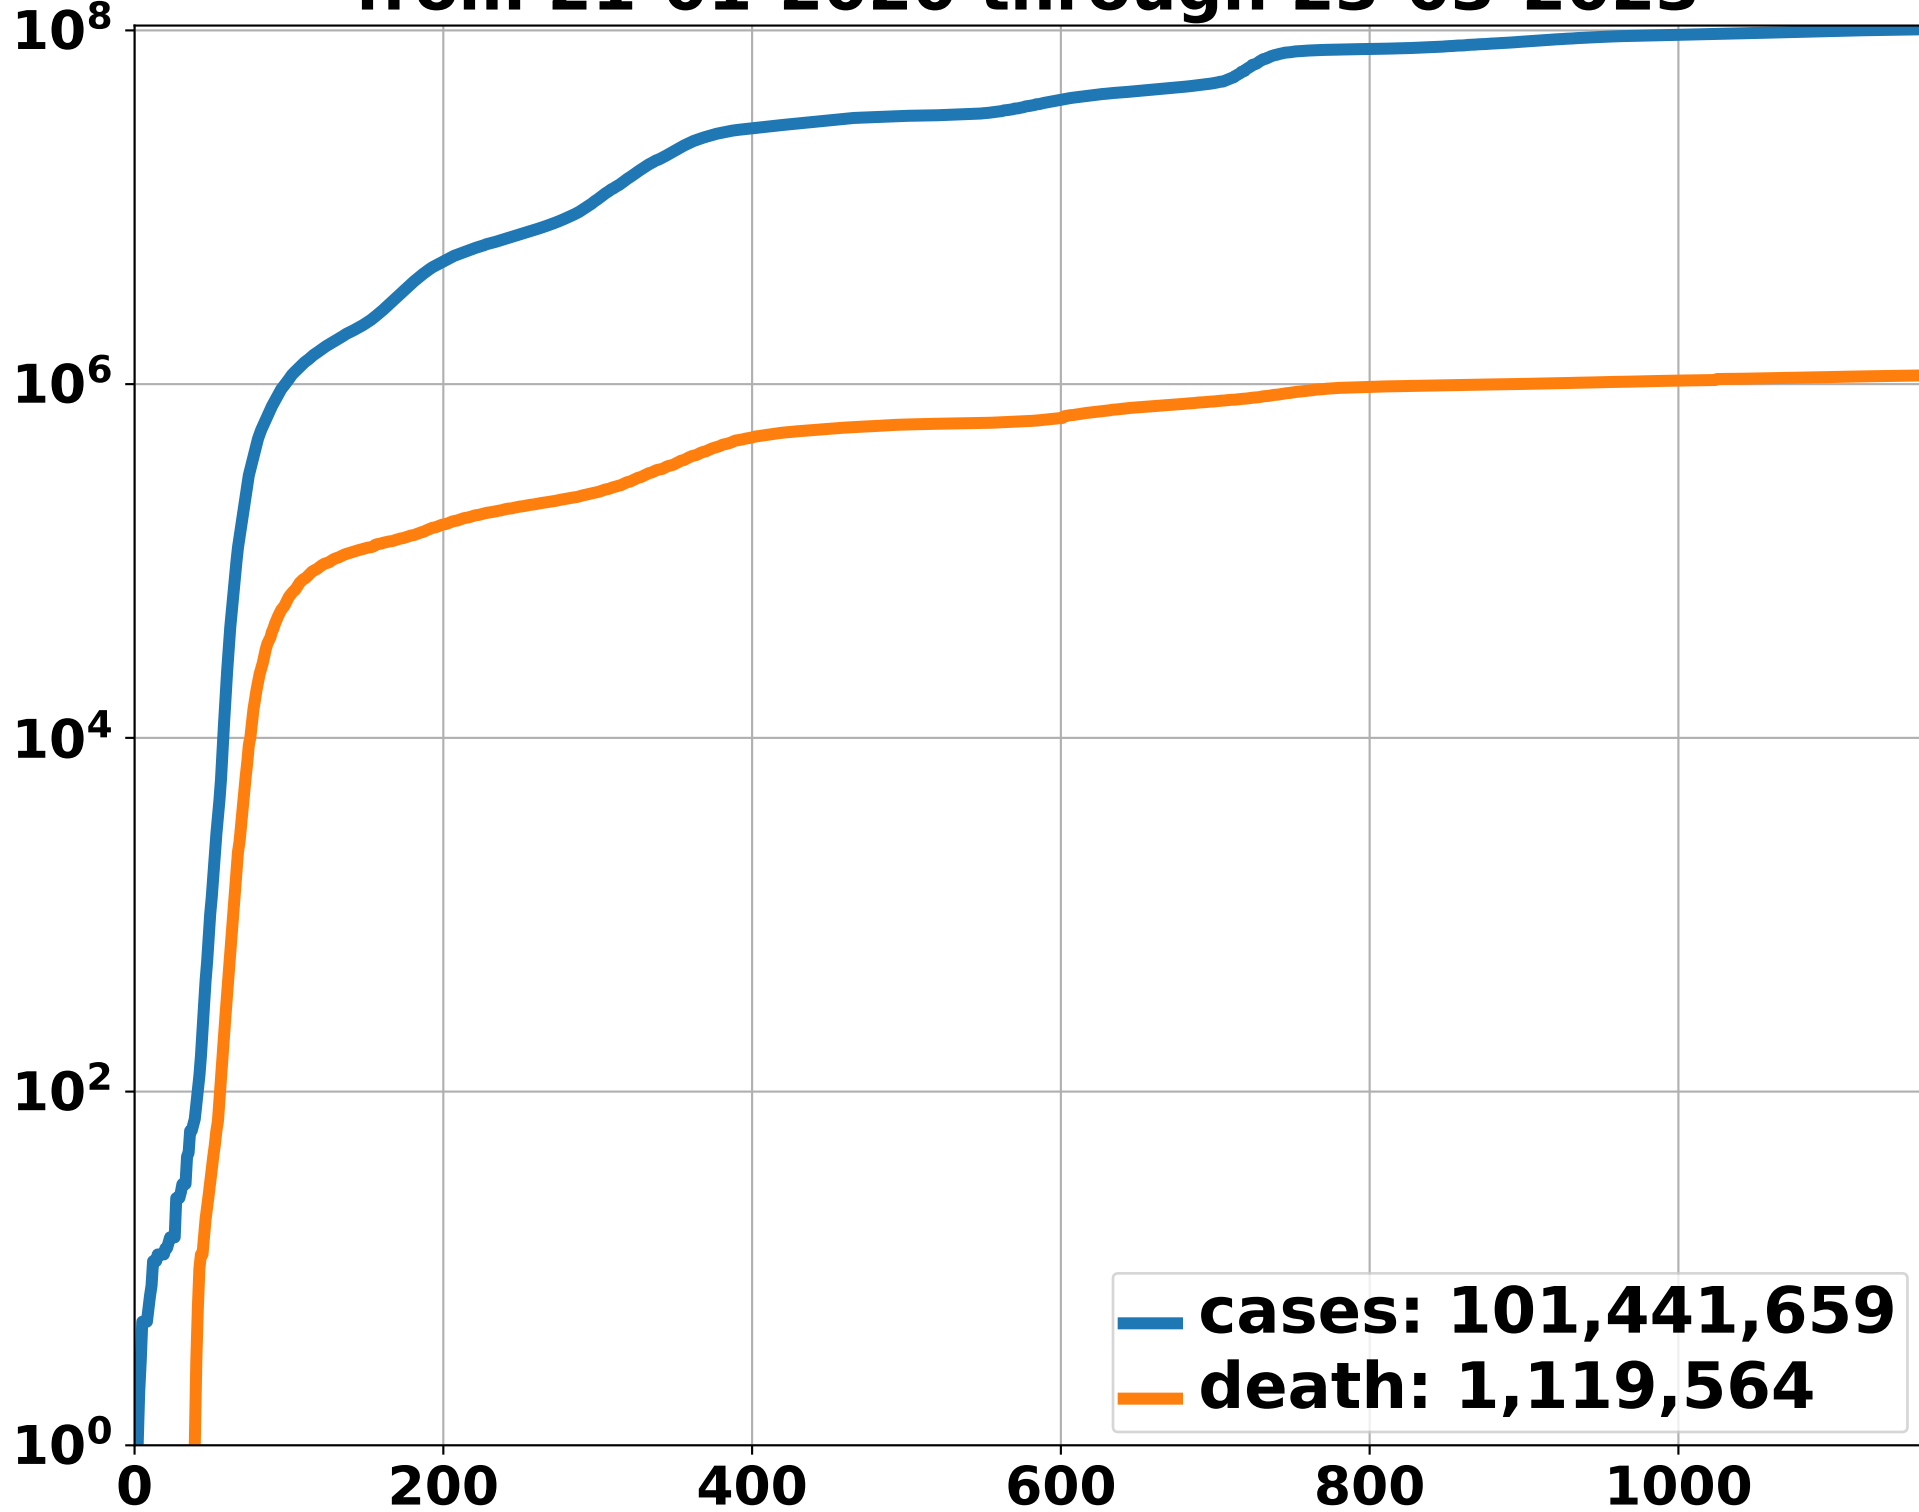

# Conus Trend in COVID-19 from 21-01-2020 through 23-03-2023

Cumulative Number of Cases/Deaths

— cases: 101,441,659  
— death: 1,119,564

Days from First COVID-19 CASE (21-01-2020)