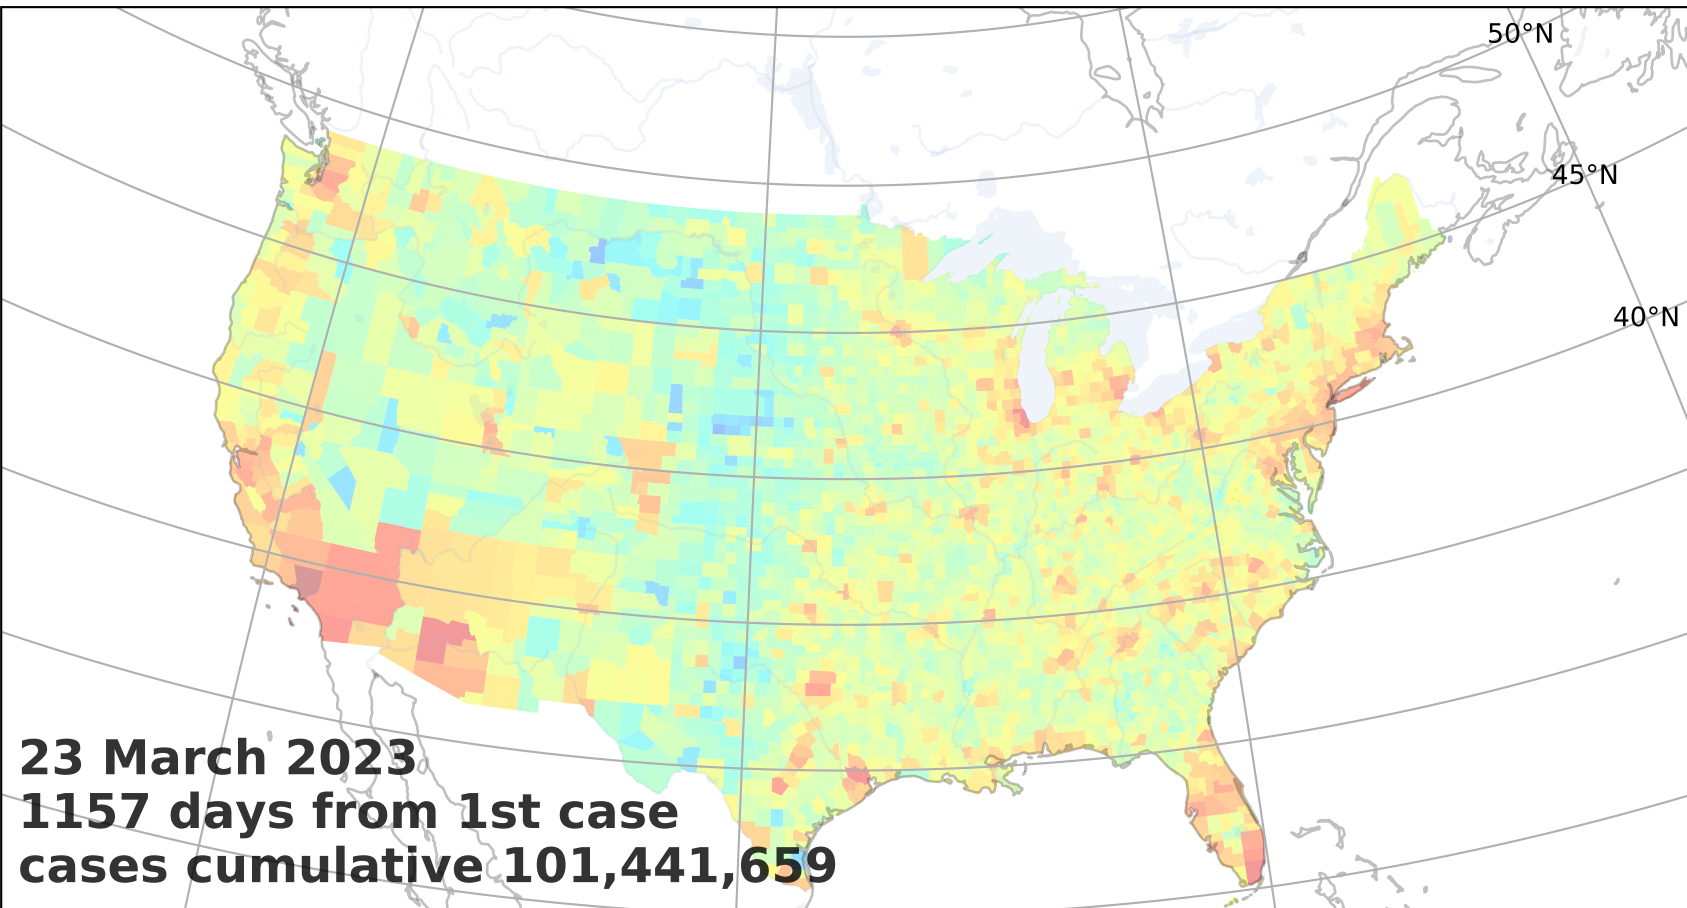

Cumulative number of COVID-19 cases in CONUS after 1157 / 1157 days from start

120°W

100°W

80°W

60°W

50°N

45°N

40°N

number of cases

10⁶

10⁵

10⁴

10³

10²

10¹

10⁰

23 March 2023
1157 days from 1st case
cases cumulative 101,441,659

120°W

100°W

80°W